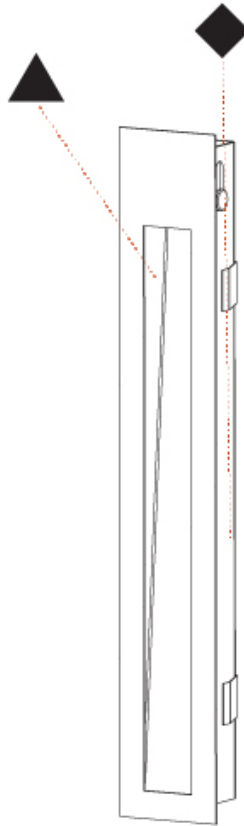

GENERAL

Series: Delight
Subseries: Delight String Wide
Brand: Prolicht
Division: Architectural
Mounting Type: Recessed
Mounting Location: Wall
Subcategory: Step Light

PHYSICAL

Shape: Rectangle
Width (mm): 40
Width (in): 1 9/16
Height (mm): 150
Depth (mm): 26
Height (in): 5 7/8
Depth (in): 1
Ceiling Thickness (mm): 10 / 12 / 15
Ceiling Thickness (in): 3/8 or 1/2 or 9/16
Min. Recessing Depth (mm): 30
Min. Recessing Depth (in): 1 3/16
Light Distribution: Asymmetric
Weight (kg): 0.21
Weight (lbs): 0.46
Screws: No visible screws
Fixture Finish: SSR / BKV / CWI / CRY / HAB / LAG / UFT / ITA / RUA / RUR / MIC / FTG / MYG / TWT / LOD / PUS / FRO / FUP / KIA / POP / BLS / SPG / MEY / GOH / GUM / CHC / COM / ABZ / JAG / OBR / MOS / ROR
Fixture Material: Aluminum
Cut-out Measurements: 140mm / 5 1/2" x 34mm / 1 5/16"

GENERAL

Series: Delight
Subseries: Delight String Wide
Brand: Prolight
Division: Architectural
Mounting Type: Recessed
Mounting Location: Wall
Subcategory: Step Light

PHYSICAL

Shape: Rectangle
Length (mm): 250
Length (in): 9 ¹³ / ₁₆
Width (mm): 40
Width (in): 1 ⁹ / ₁₆
Height (mm): 250
Depth (mm): 26
Height (in): 9 ¹³ / ₁₆
Depth (in): 1
Ceiling Thickness (mm): 10 / 12 / 15
Ceiling Thickness (in): 3/8 or 1/2 or 9/16
Min. Recessing Depth (mm): 30
Min. Recessing Depth (in): 1 ³ / ₁₆
Light Distribution: Asymmetric
Weight (kg): .83
Weight (lbs): 1.8
Fixture Finish: SSR / BKV / CWI / CRY / HAB / LAG / UFT / ITA / RUA / RUR / MIC / FTG / MYG / TWT / LOD / PUS / FRO / FUP / KIA / POP / BLS / SPG / MEY / GOH / GUM / CHC / COM / ABZ / JAG / OBR / MOS / ROR
Fixture Material: Aluminum
Cut-out Measurements: 240mm / 9 7/16" x 34mm / 1 5/16"

DELIGHT STRING WIDE RECESSED

A35699-

PROJECT

TYPE

SPECIFIER

QUANTITY

DATE

A