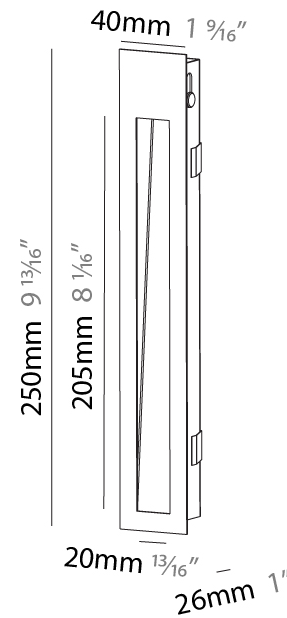

GENERAL

Series: Delight
Subseries: Delight String Wide
Brand: Prolight
Division: Architectural
Mounting Type: Recessed
Mounting Location: Wall
Subcategory: Step Light

PHYSICAL

Shape: Rectangle
Length (mm): 250
Length (in): 9 ¹³/₁₆
Width (mm): 40
Width (in): 1 ⁹/₁₆
Height (mm): 250
Depth (mm): 26
Height (in): 9 ¹³/₁₆
Depth (in): 1
Ceiling Thickness (mm): 10 / 12 / 15
Ceiling Thickness (in): 3/8 or 1/2 or 9/16
Min. Recessing Depth (mm): 30
Min. Recessing Depth (in): 1 ³/₁₆
Light Distribution: Asymmetric
Weight (kg): .83
Weight (lbs): 1.8
Fixture Finish: SSR / BKV / CWI / CRY / HAB / LAG / UFT / ITA / RUA / RUR / MIC / FTG / MYG / TWT / LOD / PUS / FRO / FUP / KIA / POP / BLS / SPG / MEY / GOH / GUM / CHC / COM / ABZ / JAG / OBR / MOS / ROR
Fixture Material: Aluminum
Cut-out Measurements: 240mm / 9 7/16" x 34mm / 1 5/16"

ELECTRICAL

Lamp Type: LED (Zhaga Standard)
Input Wattage (W): 2.2
Total Output Wattage (W): 2
Dimming: 0-10V Dimming / Phase Dimming (120Vac Only)
Driver Included: No
Driver Location: Remote
Driver Type: Constant Current - 120 / 277Vac
Driver Class: Class 2
Input Voltage (V): 120 - 277
Constant Current (MA): 700

LED

Number of LEDs: 1
Color Temperature (°K): 2700 / 3000 / 3500 / 4000
Max. Delivered Lumen (lm): 60 / 60 / 68 / 70
CRI: >90 CRI
Lamp Life (hrs): 50000

OPTICAL

RATINGS AND CERTIFICATIONS

Certified By: Certified for North American Standards
IP rating: IP20