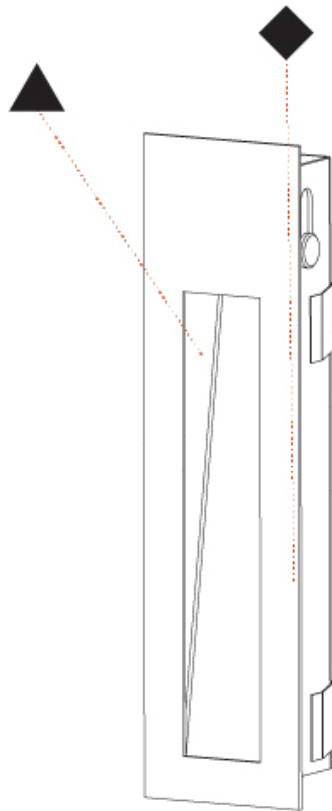

GENERAL

Series: Delight
Subseries: Delight String Wide
Brand: Prolicht
Division: Architectural
Mounting Type: Recessed
Mounting Location: Wall
Subcategory: Step Light

PHYSICAL

Shape: Rectangle
Width (mm): 40
Width (in): 1 9/16
Height (mm): 150
Depth (mm): 26
Height (in): 5 7/8
Depth (in): 1
Ceiling Thickness (mm): 10 / 12 / 15
Ceiling Thickness (in): 3/8 or 1/2 or 9/16
Min. Recessing Depth (mm): 30
Min. Recessing Depth (in): 1 3/16
Light Distribution: Asymmetric
Weight (kg): 0.21
Weight (lbs): 0.46
Screws: No visible screws
Fixture Finish: SSR / BKV / CWI / CRY / HAB / LAG / UFT / ITA / RUA / RUR / MIC / FTG / MYG / TWT / LOD / PUS / FRO / FUP / KIA / POP / BLS / SPG / MEY / GOH / GUM / CHC / COM / ABZ / JAG / OBR / MOS / ROR
Fixture Material: Aluminum
Cut-out Measurements: 140mm / 5 1/2" x 34mm / 1 5/16"

DELIGHT STRING WIDE RECESSED

A35698-

PROJECT

TYPE

SPECIFIER

QUANTITY

DATE

A

GENERAL

Series: Delight
Subseries: Delight String Wide
Brand: Prolight
Division: Architectural
Mounting Type: Recessed
Mounting Location: Wall
Subcategory: Step Light

PHYSICAL

Shape: Rectangle
Length (mm): 250
Length (in): 9 ¹³ / ₁₆
Width (mm): 40
Width (in): 1 ⁹ / ₁₆
Height (mm): 250
Depth (mm): 26
Height (in): 9 ¹³ / ₁₆
Depth (in): 1
Ceiling Thickness (mm): 10 / 12 / 15
Ceiling Thickness (in): 3/8 or 1/2 or 9/16
Min. Recessing Depth (mm): 30
Min. Recessing Depth (in): 1 ³ / ₁₆
Light Distribution: Asymmetric
Weight (kg): .83
Weight (lbs): 1.8
Fixture Finish: SSR / BKV / CWI / CRY / HAB / LAG / UFT / ITA / RUA / RUR / MIC / FTG / MYG / TWT / LOD / PUS / FRO / FUP / KIA / POP / BLS / SPG / MEY / GOH / GUM / CHC / COM / ABZ / JAG / OBR / MOS / ROR
Fixture Material: Aluminum
Cut-out Measurements: 240mm / 9 7/16" x 34mm / 1 5/16"